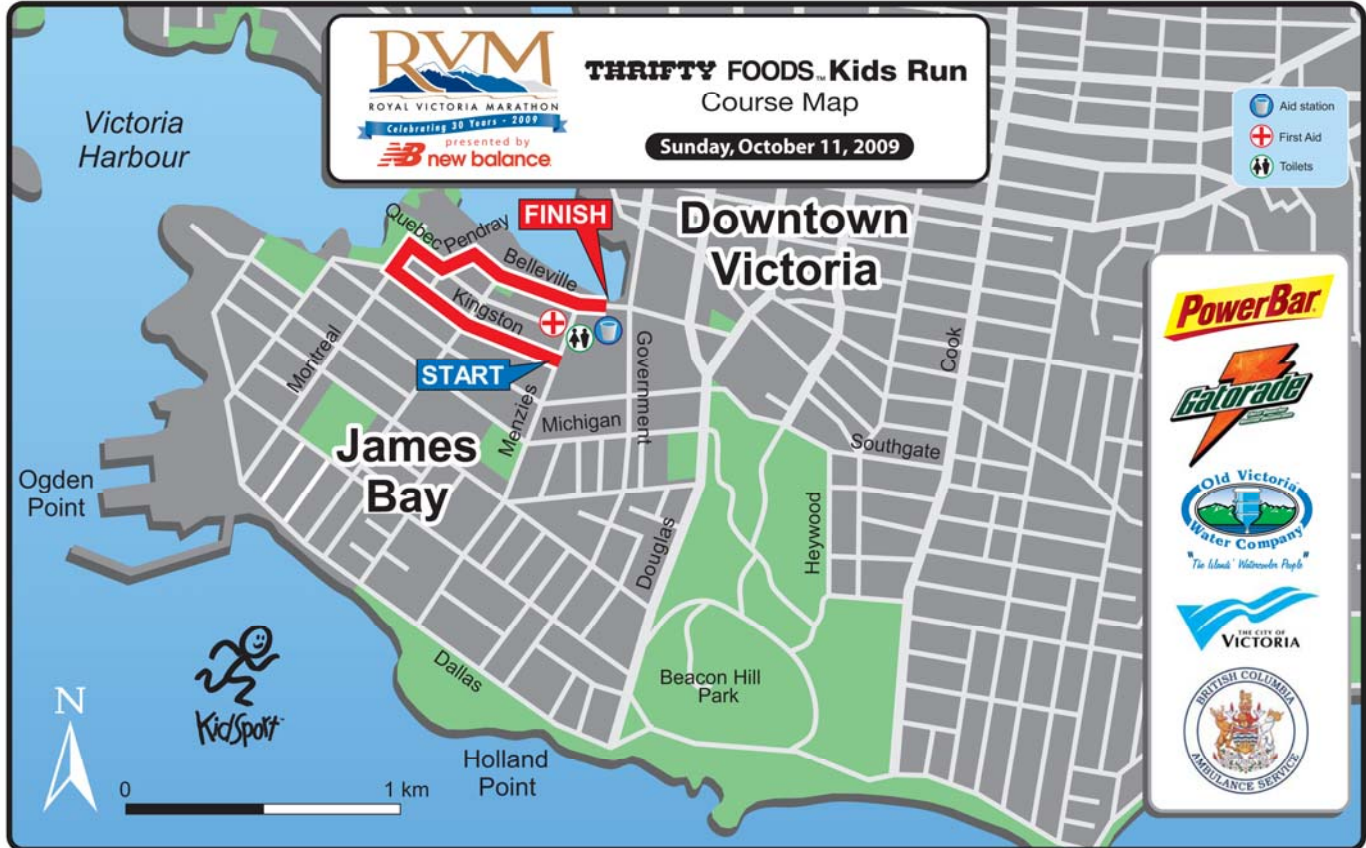

Royal Victoria Marathon

Thrifty Foods Kids Marathon - Kids Run

Benefiting KidSport Greater Victoria

Course Map and Race Details 2009

- Age of Runners:** 0-12 years. Parents are welcome to accompany their child.
- Cost:** \$15.00 includes shirt, medal and goodie bag.
- Start Time:** 10:15 a.m. sharp
- Start Line:** Kingston & Menzies St.
- Route:** The 1.2 km route continues on Kingston, right on Montreal, right on Quebec, left on Pendray, right on Belleville and finishes in front of the Legislature.
- Child Identification & Pick up:** All children will be given an identifying race number to be worn on race day. The adult must tear off and retain the "child collection tag" from the bottom of the race number in order to provide identification to retrieve the child from the finish line security area OR if the adult is accompanying the child, to exit the security chute. Any medical alerts should be written clearly on the reverse of the race number. The race number stays intact (no removal of tear off tag) for those children who are old enough to run unaccompanied and don't need to be "picked up" by an adult. This allows the child to go through the Express Exit.
- Finish Chute Map:** See the reverse side of this map for a more detailed description of the finish line child pick up area.

Thrifty Foods Kids Run Finish Corral

①

EXPRESS EXIT

①

Express exit is for older runners unaccompanied by an adult. Race number must still have "Tear-off" tag attached.

Express exit is also for parent / adults who accompanied child on the run. Race tear off tag is removed + the adult has it in their possession to leave security area.