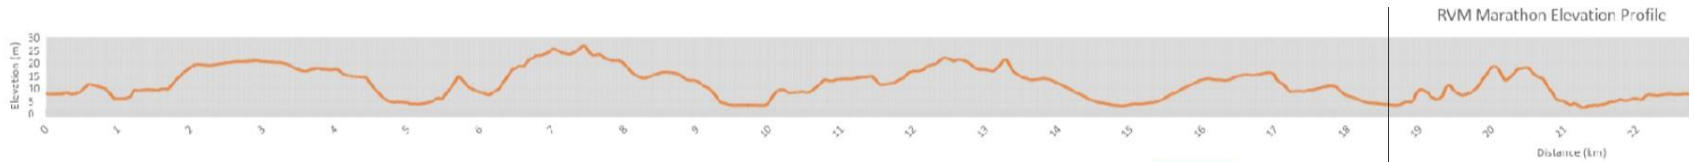

2022 RVM Elevation Maps

8K

RVM 8K Grade Profile

HALF MARATHON (to km 19)

72429.1 5362712.4 48.4170 -123.3726 -1.93% -41.89

HALF MARATHON (from km 19)

RVM Marathon Grade Profile

MARATHON