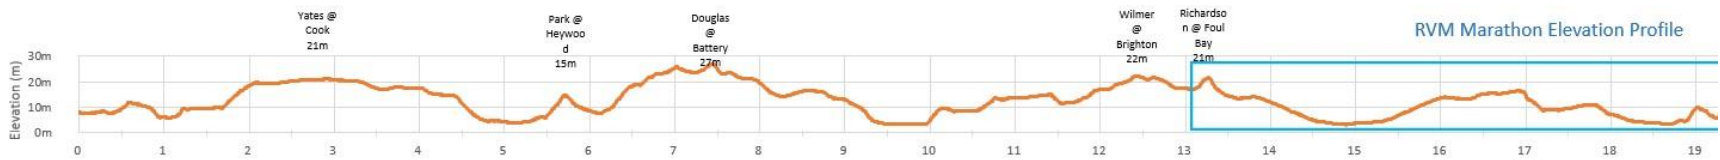

2022 RVM Elevation Maps

8K

RVM 8K Grade Profile

HALF MARATHON (to km 19)

72429.1 5362712.4 48.4170 -123.3726 -1.93% -41.89

HALF MARATHON (from km 19)

RVM Marathon Grade Profile

MARATHON