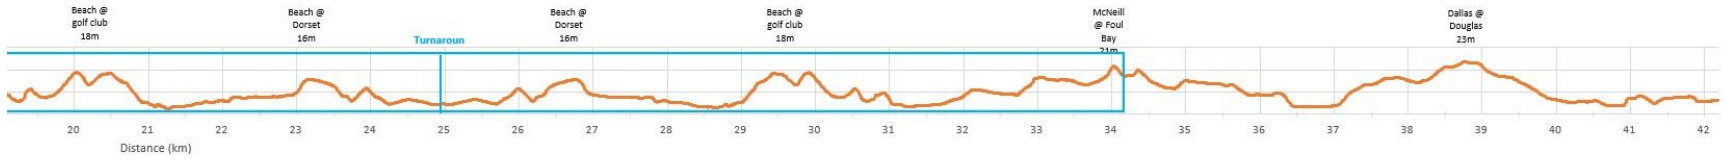

2022 RVM Elevation Maps

8K

RVM 8K Grade Profile

HALF MARATHON (to km 19)

72429.1 5362712.4 48.4170 -123.3726 -1.93% -41.89

HALF MARATHON (from km 19)

RVM Marathon Grade Profile

MARATHON